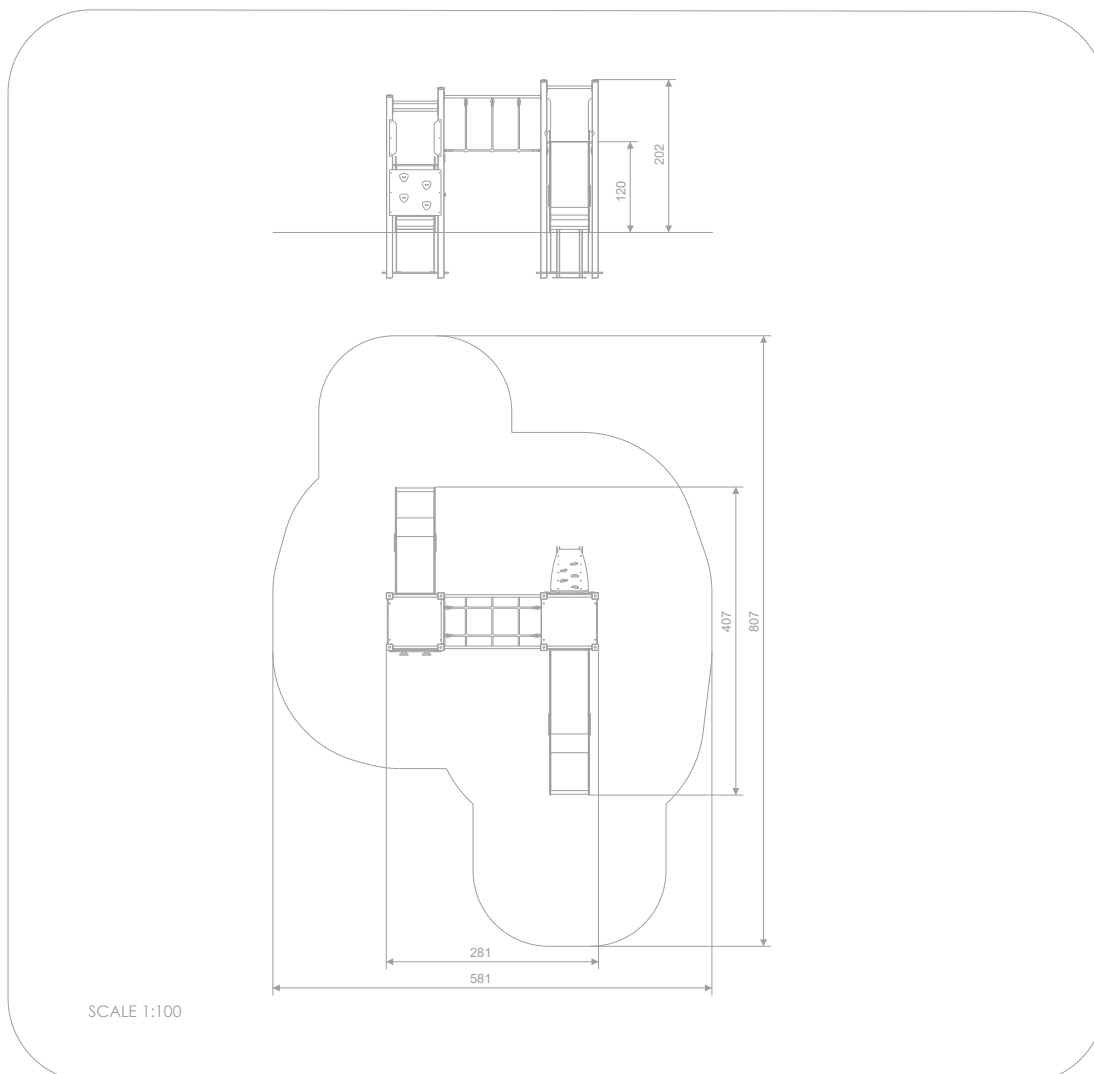

SLIDING

SOCIALIZING

CLIMBING

BALANCING

### INFORMATION ABOUT THE PRODUCT

Dimensions	281 x 407 cm
Safety zone	581 x 807 cm
Safety zone area	32,2 m <sup>2</sup>
Overall height	202 cm
Free fall height	120 cm
Amount of users	9
Product complies with EN 1176-1:2017-12	YES
Availability of spare parts	YES
Age range	3-14

According to EN 1176-1:2017-12 norm, the product requires applying a safety surface according to the product's free fall height.

**MATERIALS:**

<p>PLATES OF THE WALLS MADE OF 12 MM HDPE IN THE HIGHEST QUALITY</p>	<p>ANTI-SLIP HEXA 18 MM PLATFORM PLATE SERIES: SMART</p>	<p>SOLID CONSTRUCTION MADE OF BLACK STEEL, CLEANED THE SANDBLASTING PROCESS</p>
		
<p>SLIDES MADE OF STAINLESS STEEL AISI 304, SIDE PANELS MADE OF HDPE POLYETHYLENE</p>	<p>POLYPROPYLENE ROPES PPMULTISPLIT TYPE WITH A STEEL CORE AND A DIAMETER OF 16 MM</p>	<p>SAFE PIPE PLUGS MADE OF INJECTION MOLDED POLYAMID</p>
