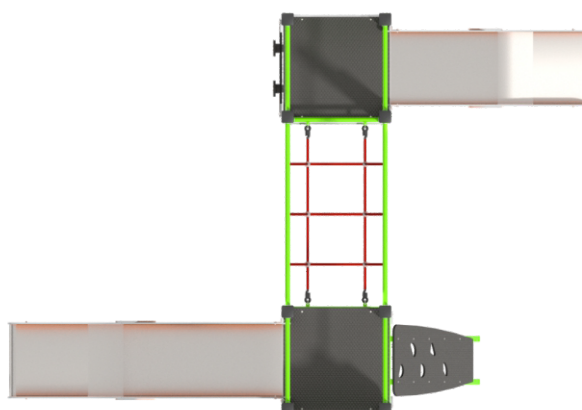

SLIDING

SOCIALIZING

CLIMBING

BALANCING

### INFORMATION ABOUT THE PRODUCT

Dimensions	281 x 407 cm
Safety zone	581 x 807 cm
Safety zone area	32,2 m <sup>2</sup>
Overall height	202 cm
Free fall height	120 cm
Amount of users	9
Product complies with EN 1176-1:2017-12	YES
Availability of spare parts	YES
Age range	3-14

According to EN 1176-1:2017-12 norm, the product requires applying a safety surface according to the product's free fall height.

**MATERIALS:**

<p>PLATES OF THE WALLS MADE OF 12 MM HDPE IN THE HIGHEST QUALITY</p>	<p>ANTI-SLIP HEXA 18 MM PLATFORM PLATE SERIES: SMART</p>	<p>SOLID CONSTRUCTION MADE OF BLACK STEEL, CLEANED THE SANDBLASTING PROCESS</p>
		
<p>SLIDES MADE OF STAINLESS STEEL AISI 304, SIDE PANELS MADE OF HDPE POLYETHYLENE</p>	<p>POLYPROPYLENE ROPES PPMULTISPLIT TYPE WITH A STEEL CORE AND A DIAMETER OF 16 MM</p>	<p>SAFE PIPE PLUGS MADE OF INJECTION MOLDED POLYAMID</p>
