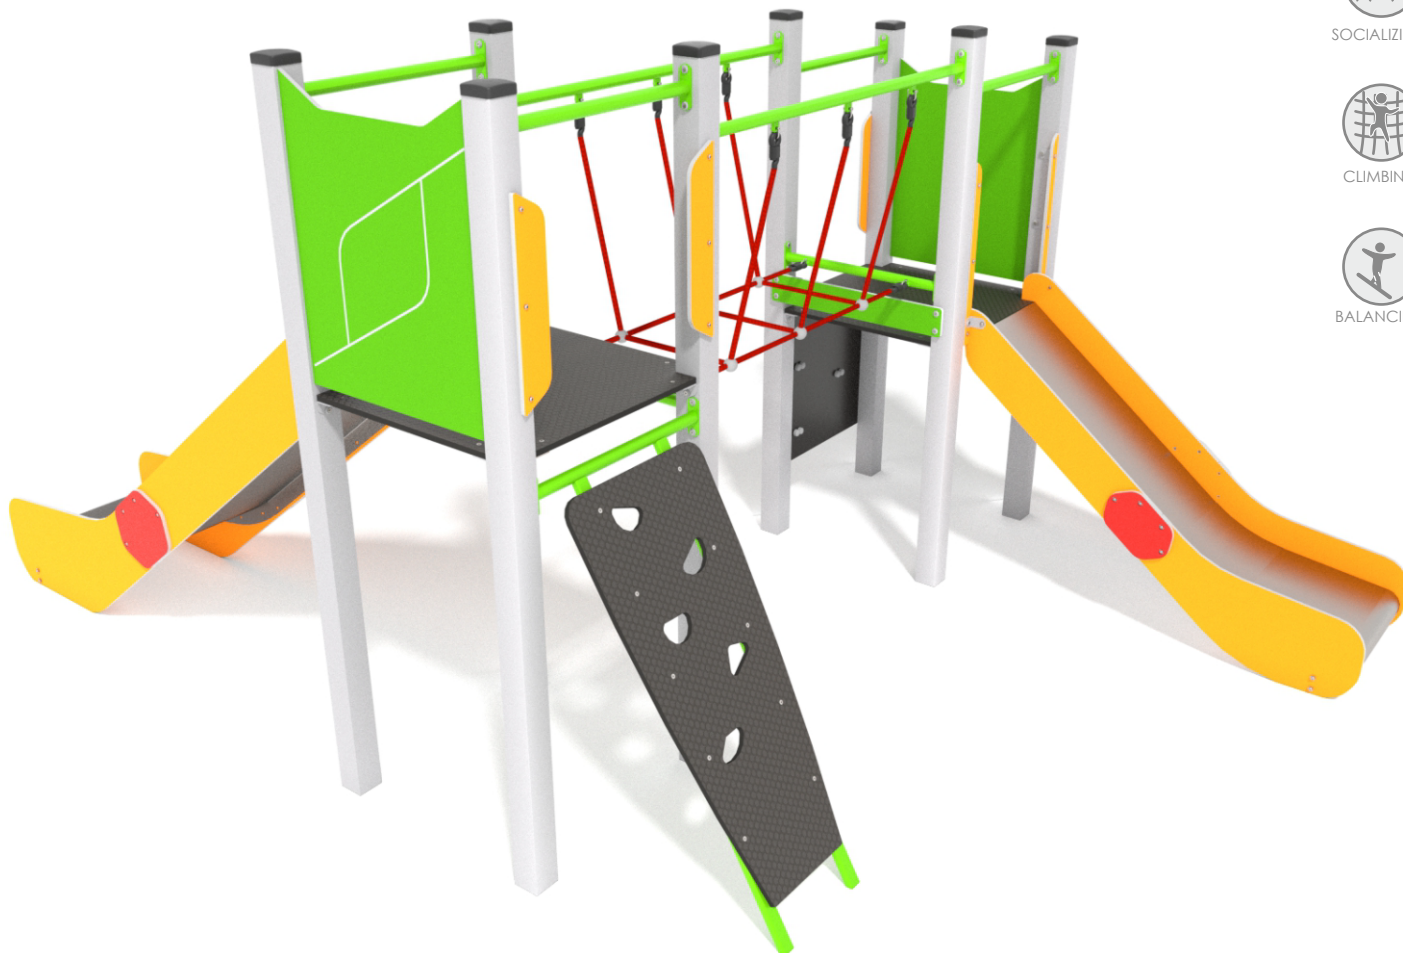

SLIDING

SOCIALIZING

CLIMBING

BALANCING

### INFORMATION ABOUT THE PRODUCT

Dimensions	281 x 407 cm
Safety zone	581 x 807 cm
Safety zone area	32,2 m <sup>2</sup>
Overall height	202 cm
Free fall height	120 cm
Amount of users	9
Product complies with EN 1176-1:2017-12	YES
Availability of spare parts	YES
Age range	3-14

According to EN 1176-1:2017-12 norm, the product requires applying a safety surface according to the product's free fall height.

**MATERIALS:**

<p>PLATES OF THE WALLS MADE OF 12 MM HDPE IN THE HIGHEST QUALITY</p>	<p>ANTI-SLIP HEXA 18 MM PLATFORM PLATE SERIES: SMART</p>	<p>SOLID CONSTRUCTION MADE OF BLACK STEEL, CLEANED THE SANDBLASTING PROCESS</p>
		
<p>SLIDES MADE OF STAINLESS STEEL AISI 304, SIDE PANELS MADE OF HDPE POLYETHYLENE</p>	<p>POLYPROPYLENE ROPES PPMULTISPLIT TYPE WITH A STEEL CORE AND A DIAMETER OF 16 MM</p>	<p>SAFE PIPE PLUGS MADE OF INJECTION MOLDED POLYAMID</p>
